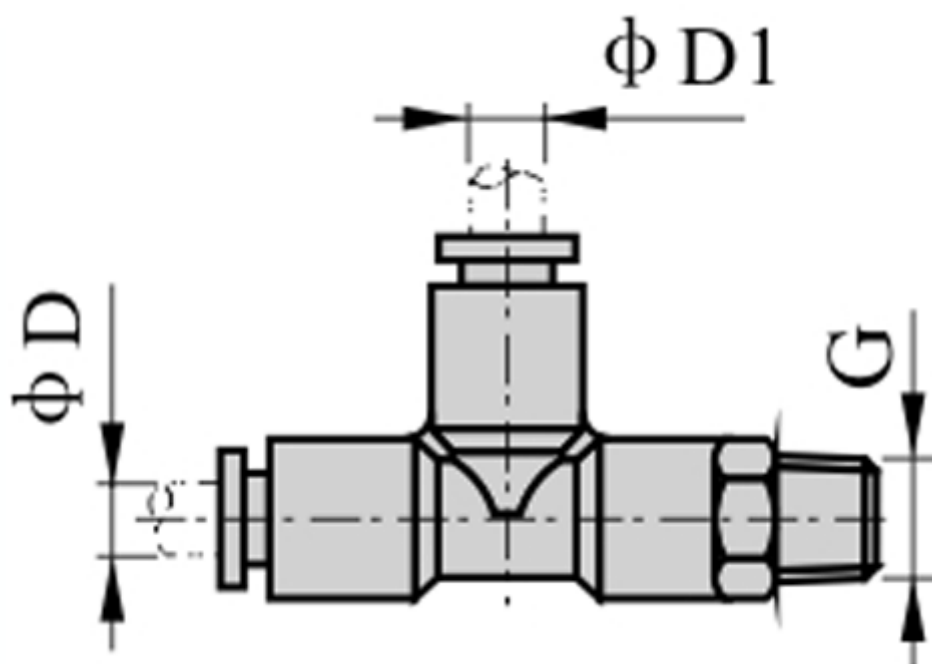

Data Sheet

Article number: 58EPD1404

Description: Fitting EPD1404 Tee connector
male thread 1/4", tube diameter 14

Measures

D = 14
Thread = 1/4"